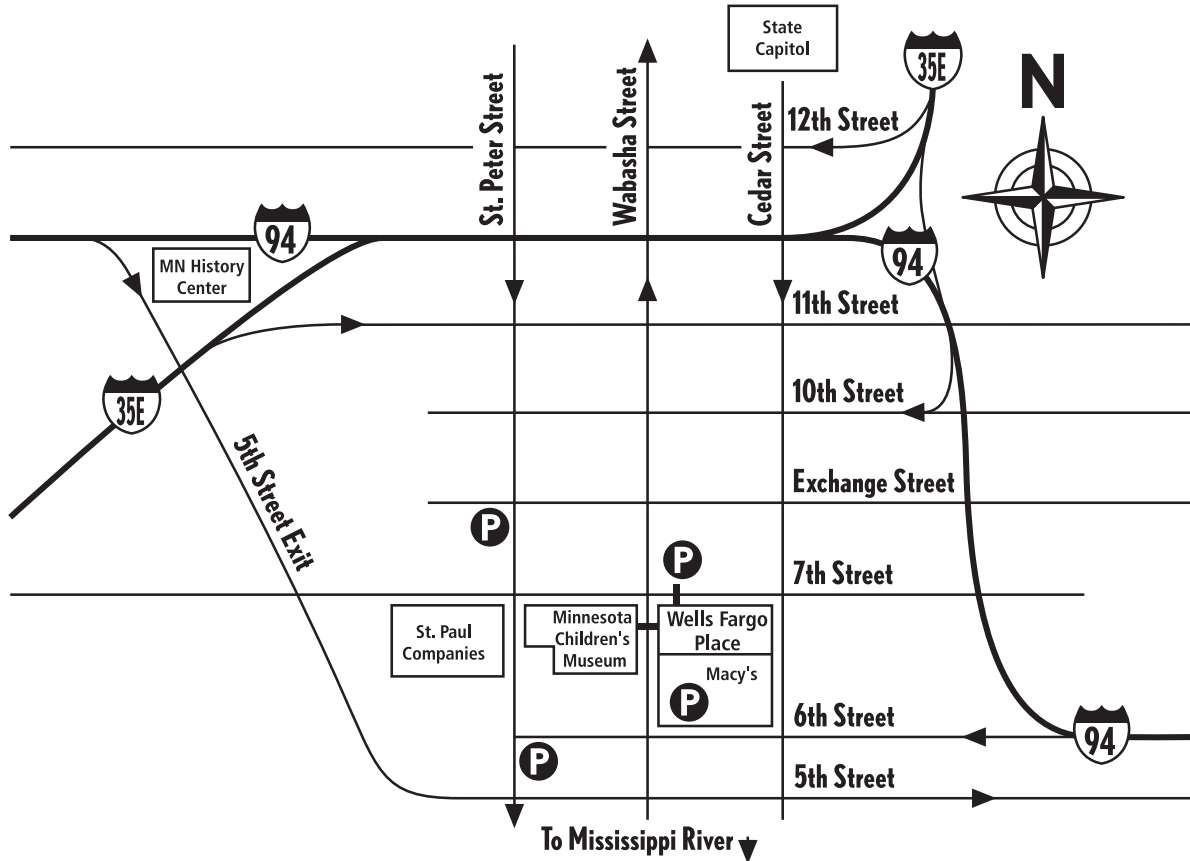

Minnesota State Colleges and Universities System office directions and parking

Located inside Wells Fargo Place
30 7th St. E., Suite 350
St. Paul, MN 55101-7804

Minnesota
STATE COLLEGES
& UNIVERSITIES

651.201.1800
www.mnscu.edu

Directions:

I-94 Eastbound (from Minneapolis)

Exit at 10th Street, follow for three blocks. Turn right onto Cedar Street.

I-94 Westbound (from the eastern suburbs, etc.)

Exit at 6th Street / Highway 52, follow 6th Street for five blocks. Turn right on Minnesota Street and then left onto 7th Street East. Wells Fargo Place is located on the corner of 7th Street East and Cedar Street (one block SW of Minnesota Street).

I-35 E Southbound (from the northern Suburbs)

Exit at 10th Street / Wacouta, follow 10th Street for three blocks. Turn left on Cedar Street.

I-35 E Northbound (from the southern suburbs)

Take the 11th street exit and follow for three blocks. Turn right on Cedar Street.

Parking Options:

Metered parking may be available. Meters are 25 cents for 15 minutes. Meters accept quarters only. Several parking ramps with hourly rates are also located in the area.

Maps:

Use "30 East 7th Street, St. Paul, MN 55101" at www.mapquest.com if you need another map of the area.